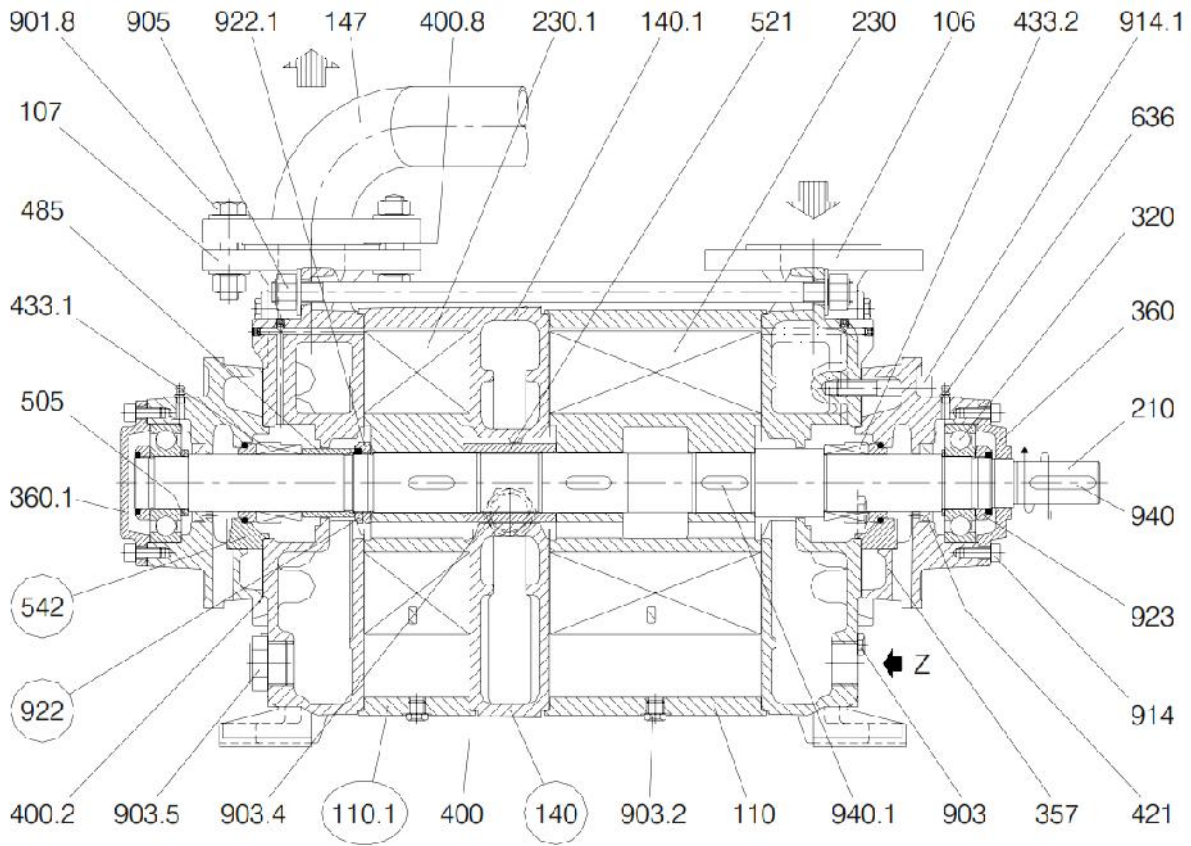

DELTA B45

9 - PARTS LIST

VDMA No.	COMPONENT
106	Suction casing
107	Discharge casing
110...	Impeller casing
137...	Port plate
140...	Intermediate element
147	Manifold
180.5	Valve plate
210	Shaft
230...	Impeller
320	Ball bearing
357	Bearing and mechanical seal housing
360...	Bearing cover
365...	Bearing cover
400...	Gasket
400.9	Flat valve
421...	Radial seal ring
433...	Mechanical seal
461.1	Gland packing
485...	Mechanical seal ring
505...	Shoulder ring
521	Impeller spacer sleeve
525	Spacer sleeve
554.3	Lock washer
554...	Washer

VDMA No.	COMPONENT
542	Seal bush
561	Cylinder pin
636	Greaser
672	Anti-cavitation valve
701	Pipe
723...	Companion flange
731...	Fitting
734	Nipple
735	Nipple
901...	Screw
901.8	Bolt
902...	Stud
903...	Plug
904.1	Grub screw
905	Tie-bolt
914...	Screw
922...	Nut
923	Nut
932...	Circlip
935	Elastic ring
940...	Key
Z	Liquid supply inlet